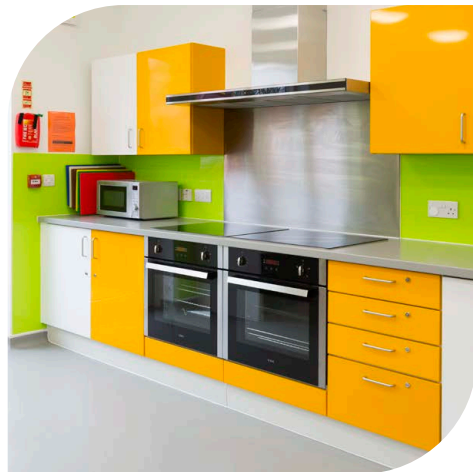

steelplan
KITCHENS

SECTOR PORTFOLIO:

Healthcare

Hospitals, Care Homes, Nursing Homes,
Dental & Veterinary Practices.