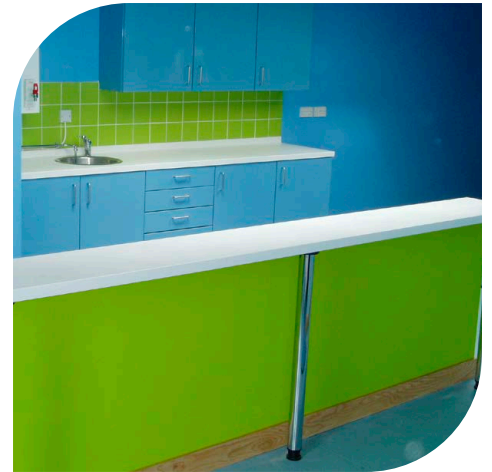

steelplan
KITCHENS

SECTOR PORTFOLIO:

Emergency Services Kitchens

Police, Fire & Ambulance

This portfolio focuses on the use of Kitchens within Emergency Services.

Having been providing our strong and durable kitchens now for 25 years, we are particularly proud of the work we have done alongside our excellent emergency services. Our relationships with some of the fire brigades, police forces and ambulance services throughout the UK goes back to the last century! During that time, we have gained and nurtured the very specialist knowledge required to provide these organisations with the high-quality tailored kitchens that helps them operate 24 hours a day, 7 days a week, 365 days a year. Shift after shift use our kitchens as their home from home.