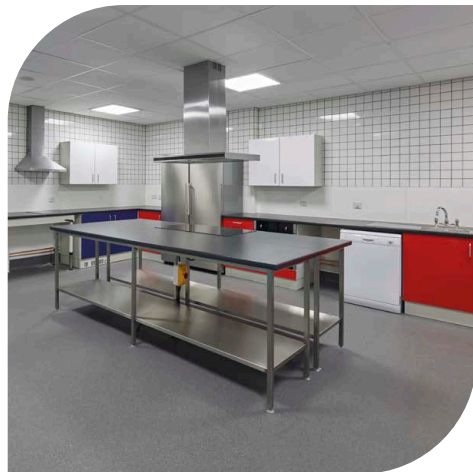

steelplan
KITCHENS

SECTOR PORTFOLIO:

Community Kitchens

Places of Worship, Community Centres,
Town & Village Halls