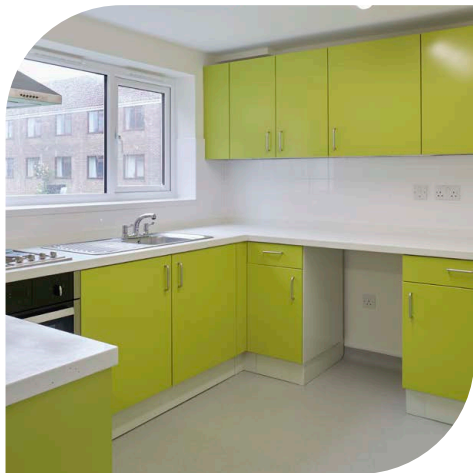

steelplan
KITCHENS

SECTOR PORTFOLIO:

Community Kitchens

Places of Worship, Community Centres,
Town & Village Halls