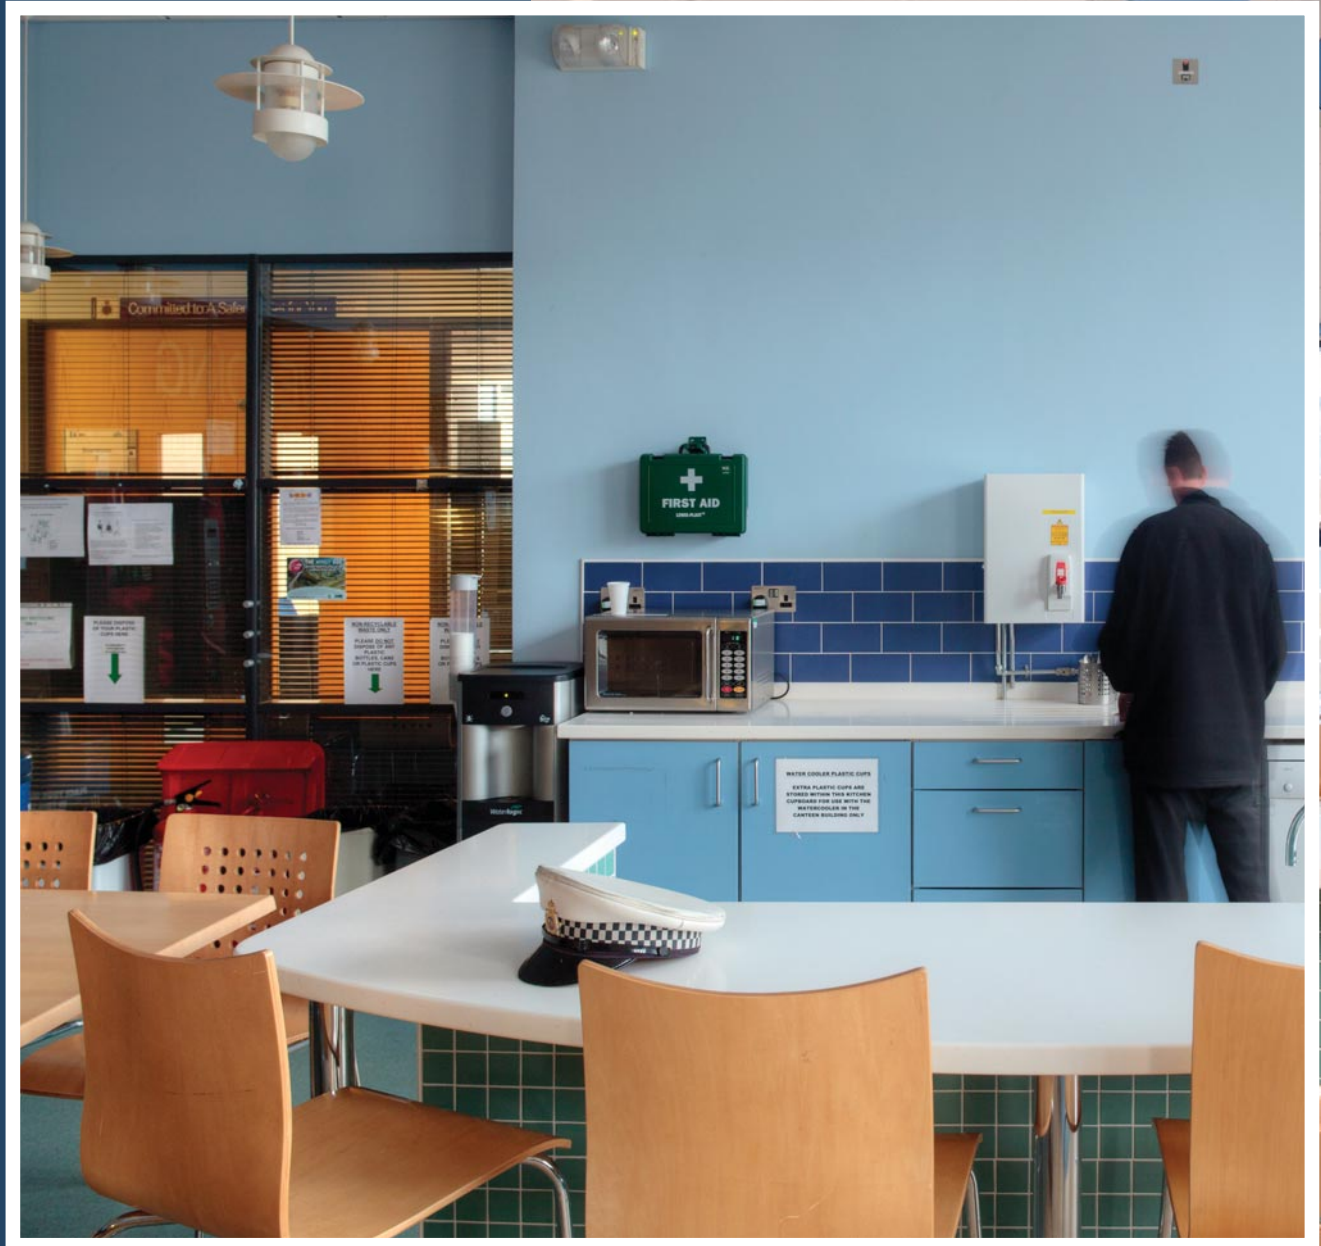

POLICE

We can ensure your kitchen environment is fully DDA compliant

*Ideal for night kitchens, custody suites
and other high traffic rooms*