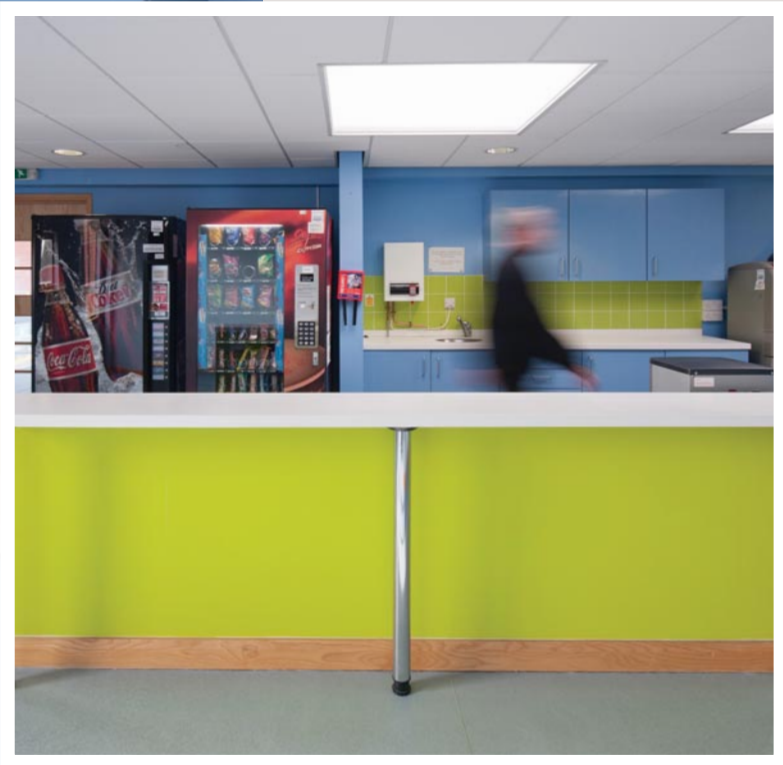

POLICE

We can ensure your kitchen environment is fully DDA compliant

*Ideal for night kitchens, custody suites
and other high traffic rooms*